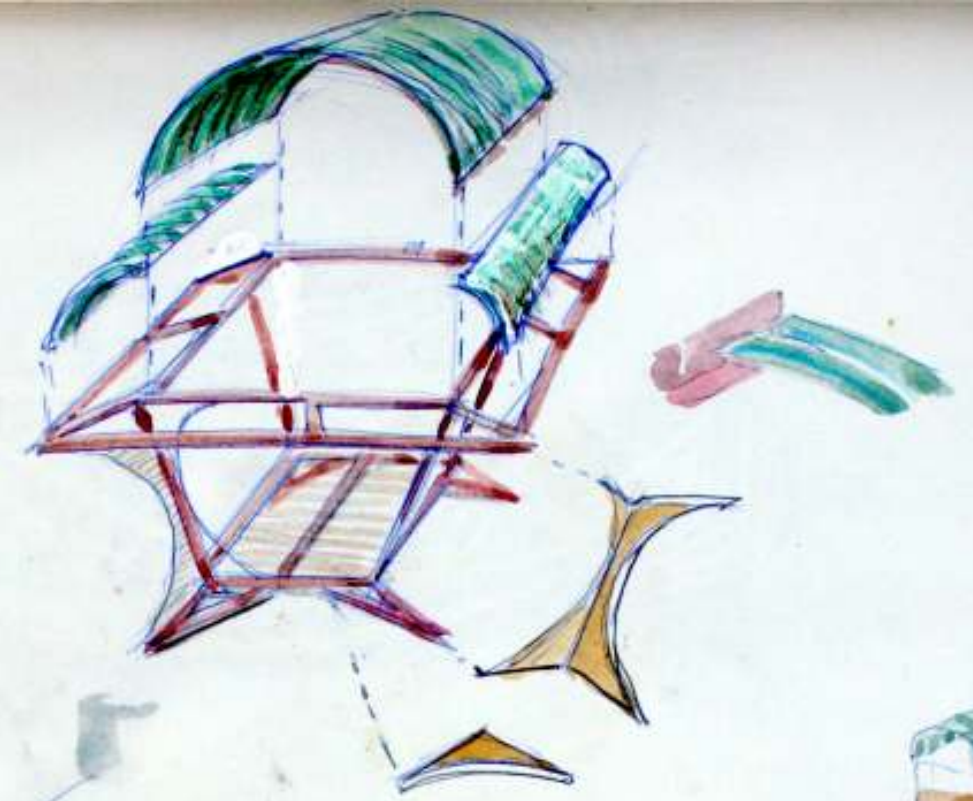

21st CENTURY DESIGN Inc.
5206 Shear Island Road
Palmetto, FL 34112 |
941-723-9881 Fax: 941-723-0294

MARK PIERS
(941) 723-9881

sisal rope
windings

RUBBER
REAPS

EXISTING
OAK
TREE

STEEL
FRAME

DRUNKEN ADOLESCENT
IN RED WHITE & BLUE
BEING HAZED UP BY THE MGNG
EUERANS, SOVIET, CHINESE
& THEIR WONDERS...
WHEN YOU COULD GROW UP
AND WAD?

FLAGS OF COUNTRIES

SWIRL & MESH

SPIRAL INTERTWINED

WITH TRANSFORM OF
STARS & STRIPES MESH

11/20/05

Handwritten text in black ink, possibly a signature or name, located above the main flourish.

Handwritten text in purple ink, possibly a signature or name, located above the flourish.

Handwritten text in purple ink, possibly a signature or name, located above the flourish.

Handwritten text in purple ink, possibly a signature or name, located above the flourish.

Handwritten text in purple ink, possibly a signature or name, located above the flourish.

Handwritten text in green ink, possibly a signature or name, located above the flourish.

Handwritten text in purple ink, possibly a signature or name, located above the flourish.

Handwritten text in green ink, possibly a signature or name, located above the flourish.