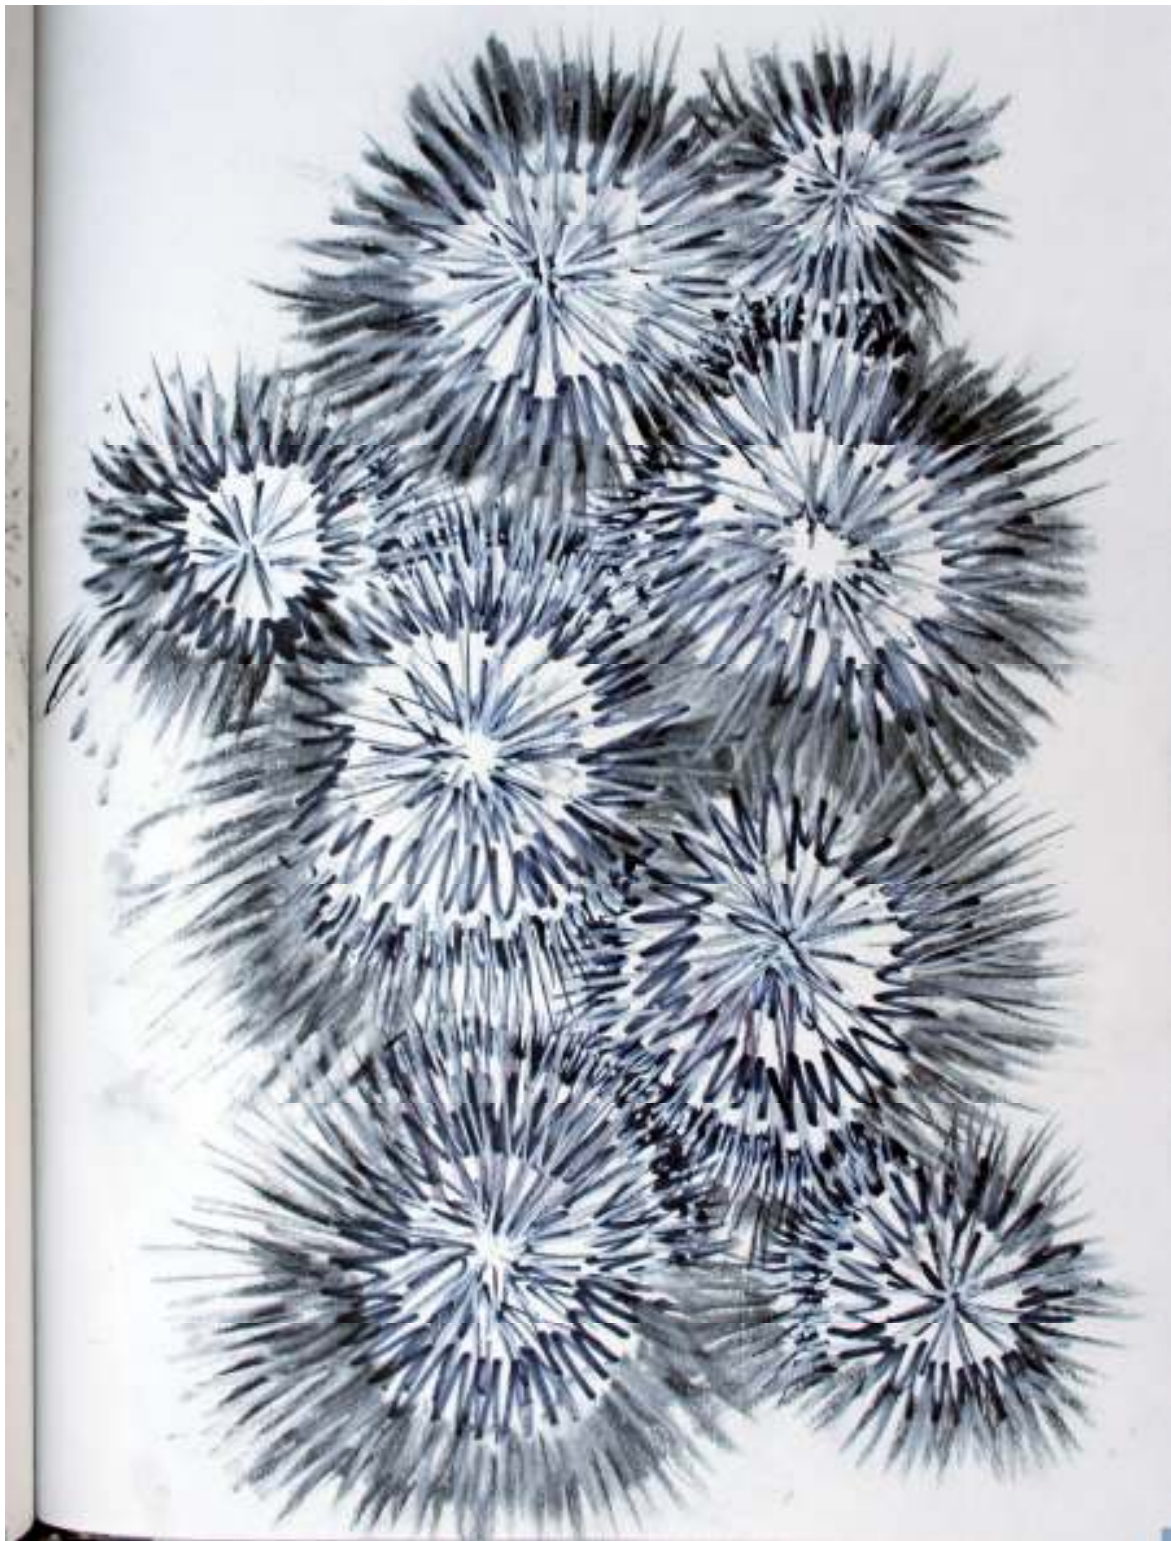

FLAGS OF COUNTRIES

SWIRL & MESH

SPIRAL INTERTWINED

WITH TRANSFORM OF
STARS & STRIPES MESH

11/20/05

Handwritten text in black ink, possibly a signature or name, located above the main flourish.

Handwritten text in purple ink, possibly a signature or name, located above the flourish.

Handwritten text in purple ink, possibly a signature or name, located above the flourish.

Handwritten text in purple ink, possibly a signature or name, located above the flourish.

Handwritten text in purple ink, possibly a signature or name, located above the flourish.

Handwritten text in green ink, possibly a signature or name, located above the flourish.

Handwritten text in purple ink, possibly a signature or name, located above the flourish.

Handwritten text in green ink, possibly a signature or name, located above the flourish.