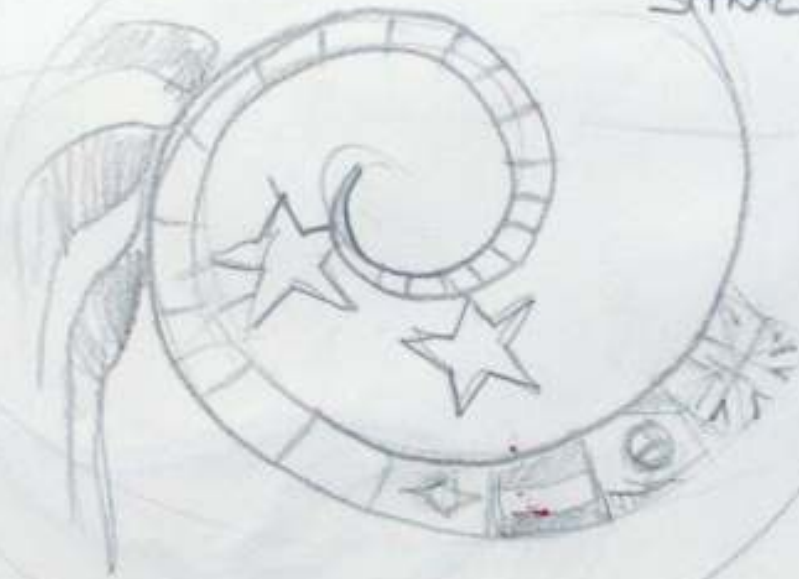

FLAGS OF COUNTRIES

SWIRL & MESH

SPIRAL INTERTWINED

WITH TRANSFORM OF
STARS & STRIPES MESH

11/20/05

Handwritten text in black ink, possibly a signature or name, located above the main flourish.

Handwritten text in purple ink, possibly a signature or name, located above the flourish.

Handwritten text in purple ink, possibly a signature or name, located above the flourish.

Handwritten text in purple ink, possibly a signature or name, located above the flourish.

Handwritten text in purple ink, possibly a signature or name, located above the flourish.

Handwritten text in green ink, possibly a signature or name, located above the flourish.

Handwritten text in purple ink, possibly a signature or name, located above the flourish.

Handwritten text in green ink, possibly a signature or name, located above the flourish.